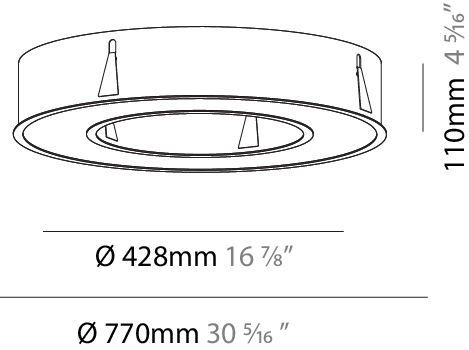

GENERAL

Series: Glorious
Subseries: Glorious
Brand: Prolight
Division: Architectural
Mounting Type: Recessed
Mounting Location: Ceiling
Subcategory: Ambient

PHYSICAL

Shape: Round
Diameter (mm): 770
Diameter (in): 30 ⁵/₁₆
Height (mm): 110
Height (in): 4 ⁵/₁₆
Min. Recessing Depth (mm): 120
Min. Recessing Depth (in): 4 ³/₄
Light Distribution: Direct
Weight (kg): 9.285
Weight (lbs): 20.47
Diffuser: PMMA - Opal or Micro-Prism
Fixture Finish: SSR / BKV / CWI / CRY / HAB / UFT / ITA / RUA / FTG / MYG / LOD / PUS / FRO / FUP / KIA / POP / BLS / SPG / MEY / GOH / GUM / CHC / COM / ABZ / JAG / OBR / MOS / ROR
Fixture Material: Aluminum
Cut-out Measurements: 760mm / 29 15/16" x 440mm / 17 5/16"

ELECTRICAL

Lamp Type: LED (Zhaga Standard)
Input Wattage (W): 30
Total Output Wattage (W): 24 / 19.2 (3500K)
Dimming: Non-Dimming / Phase Dimming (120Vac only) / 0-10V Dimming
Driver Included: Yes
Driver Location: Integrated
Driver Type: Constant Current - 120 / 277Vac
Driver Class: Class 2
Input Voltage (V): 120 - 277
Constant Current (MA): 350 / 600 (3500K)

LED

Color Temperature (°K): 3000 / 3500 / 4000
Max. Delivered Lumen (lm): 2770 / 2862 / 2920
CRI: >80 CRI
Efficiency (%): 65
Lamp Life (hrs): 50000

OPTICAL

RATINGS AND CERTIFICATIONS

Certified By: Certified for North American Standards
IP rating: IP20

760mm x 440mm
29 15/16" x 17 5/16"

120mm
4 3/4"

10 - 15mm
3/8" - 9/16"