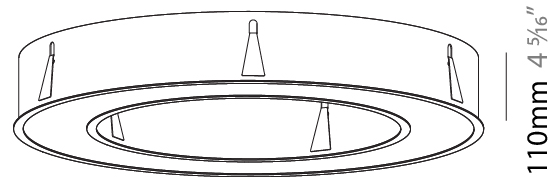

GENERAL

Series: Glorious
Subseries: Glorious
Brand: Prolicht
Division: Architectural
Mounting Type: Recessed
Mounting Location: Ceiling
Subcategory: Ambient

PHYSICAL

Shape: Round
Diameter (mm): 970
Diameter (in): 38 ³/₁₆
Height (mm): 110
Height (in): 4 ⁵/₁₆
Min. Recessing Depth (mm): 120
Min. Recessing Depth (in): 4 ³/₄
Light Distribution: Direct
Weight (kg): 11.164
Weight (lbs): 24.61
Diffuser: PMMA - Opal or Micro-Prism
Fixture Finish: SSR / BKV / CWI / CRY / HAB / UFT / ITA / RUA / FTG / MYG / LOD / PUS / FRO / FUP / KIA / POP / BLS / SPG / MEY / GOH / GUM / CHC / COM / ABZ / JAG / OBR / MOS / ROR
Fixture Material: Aluminum
Cut-out Measurements: 960mm / 37 13/16" x 640mm / 25 3/16"

ELECTRICAL

Lamp Type: LED (Zhaga Standard)
Input Wattage (W): 45
Total Output Wattage (W): 36 / 28.8 (3500K)
Dimming: 0-10V Dimming / Phase Dimming (120Vac Only)
Driver Included: Yes
Driver Location: Integrated
Driver Type: Constant Current - 120 / 277Vac
Driver Class: Class 2
Input Voltage (V): 120 - 277
Constant Current (MA): 350 / 900 (3500K)

LED

Color Temperature (°K): 3000 / 3500 / 4000
Max. Delivered Lumen (lm): 4150 / 4302 / 4390
CRI: >80 CRI
Efficiency (%): 65
Lamp Life (hrs): 50000

OPTICAL

RATINGS AND CERTIFICATIONS

Certified By: Certified for North American Standards
IP rating: IP20

Ø 628mm 24 3/4"

Ø 970mm 38 3/16 "

960mm x 640mm
37 13/16" x 25 3/16"

120mm
4 3/4"

10 - 15mm
3/8" - 9/16"